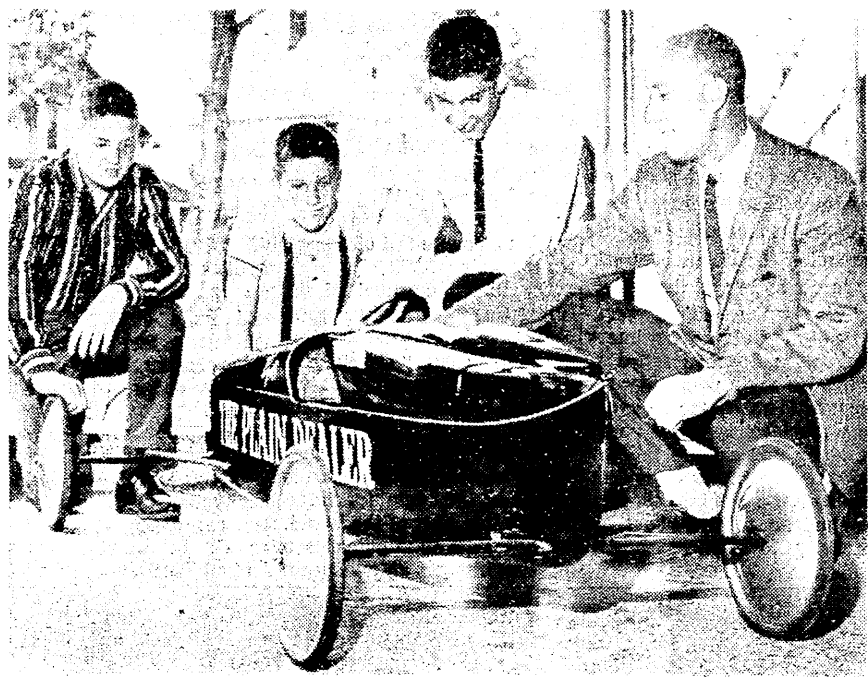

Russia Lashes Chinese Acts

© New York Times Service (newspaper, said in an editorial that the practice of Union accused Communist interfering in the internal affairs of the Soviet Union and other communist states had been turned into an official government policy by the Chinese leaders.

It said these "gross provocations" had caused "special concern" in the Soviet capital.

Ivesta, the government (the foreign ministry.

William H. Ragg, (right) president of Merrick Chevrolet, Berea, explains the advantages of quality workmanship in building a championship Soap Box Derby racer to (left to right) Ed Kolberg Jr., 6864 Fry Road, Middleburg Heights, Steve Tuck, 193 West Street, Berea, and Tom DeRigo, 7616 Big Creek Parkway, Middleburg Heights.

Berea Boys Get Look at Racing Car

Berea area boys will have an opportunity tomorrow through Saturday to see a championship Soap Box Derby racer and how it is put together.

Merrick Chevrolet, 520 Front Street, will have on display the winning car of the 1963 Cleveland Soap Box Derby. The car was built by Robert Ball of Elyria and was selected as the best constructed racer at the All-American Derby in Akron last year.

William H. Ragg, president of Merrick Chevrolet, sees to it each year that Berea is well represented in the Cleveland coasting event.

Free Soap Box Derby rule books and registration blanks may be easily obtained at Merrick or at any other Greater Cleveland Chevrolet dealer.

Condemn Laos Reds, Britain Asks Russia

© New York Times Service LONDON — Britain has suggested to the Soviet Union that the two countries jointly condemn the continuing attacks by Pathet Lao and Viet Minh forces in Laos, and urge both to withdraw, the foreign office disclosed yesterday.

The message, which diplomatic sources confidently expected to come to absolutely nothing, was handed to the Soviet foreign ministry in Moscow Friday.

The British and Soviet foreign ministers are co-chairmen of the 1962 Geneva agreements that were to guarantee Laotian neutrality and independence.

BUT THE CLEARER protagonists are the United States and Communist China. The contents of the message disclosed that if they accomplish anything, they will balance the statement issued last Tuesday by Communist China—echoed by the Soviet Union on the same day — against reconnaissance flights by U.S. aircraft over Laos.

In the message Britain proposed, she and the Soviet Union would "condemn these attacks which are causing untold suffering to thousands of innocent citizens of Laos and call upon the Pathet Lao and their foreign supporters to put an end to these acts of aggression at once."

BRITAIN ALSO proposed the Pathet Lao, the military arm of the pro-communist Neo Lao Hak Xat political faction in Laos, withdraw to the positions they held before they began their attack against neutralist forces on the Plaine des Jarres in central Laos on May 16.

COIN OPERATED DELUXE DRY CLEANING

"Do It Yourself & Save"

6 DAY SPECIAL

MON., JUNE 1st thru SAT., JUNE 6th

8 FULL POUNDS 1.25

Regular Price $2.00

WITH THIS ADVT
Suits — Coats — Dresses — Skirts — Drapes — Blankets — Sweaters — And Many Other Items
All Beautifully Cleaned and Odor-Free.

PERFECTION WASH 'N DRY CLEANING

11901 BEREA RD.—FREE PARKING
Located in Ambassador Bowling Lane Bldg. Across From Uncle Bill's